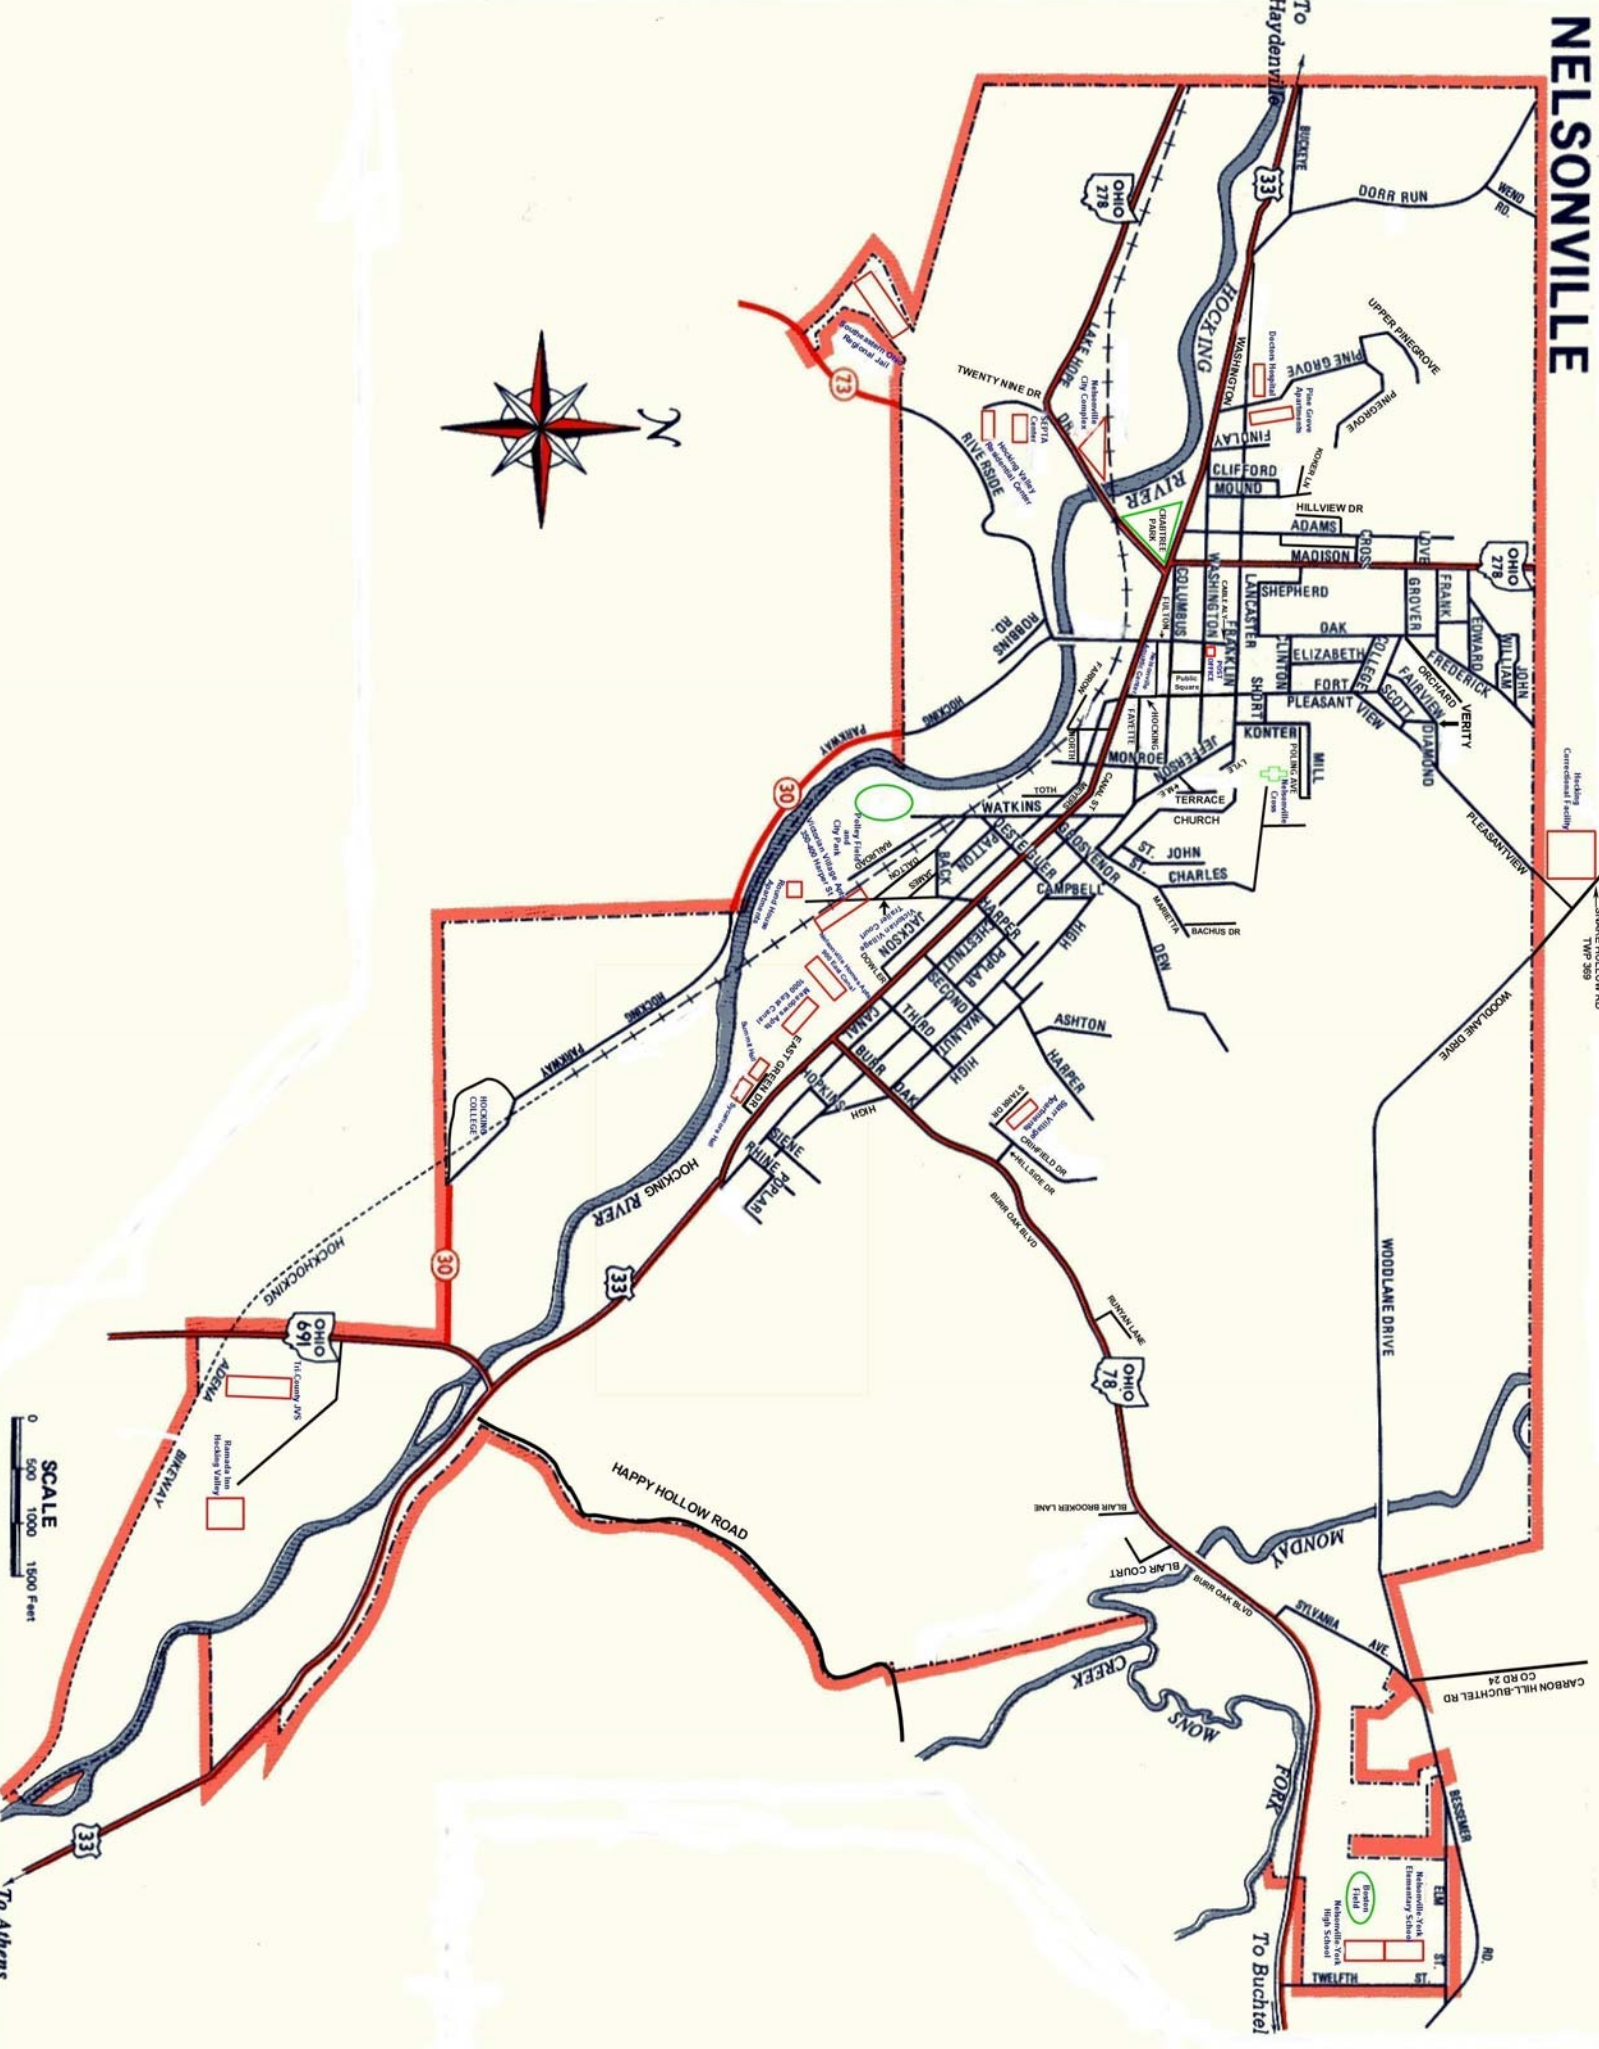

# NELSONVILLE

SCALE  
0 500 1000 1500 Feet

To Athens

To Snake Hollow Rd  
HWY 309

To Buchtel